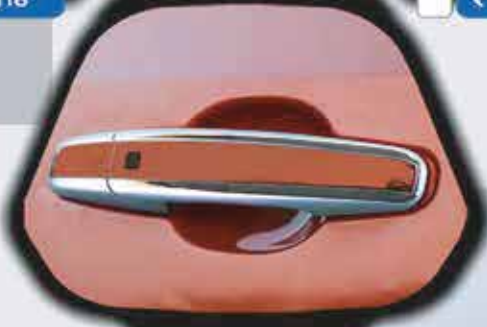

DOOR HANDLE
GARNISH CHROME
885795101505

₹ 1819

DUMMY EXHAUST
GARNISH CHROME
885795101511

₹ 1697

STYLE

ALLOY WHEEL
17 INCH
885709001845

₹ 13699

REAR BUMPER
GARNISH CHROME
885795101510